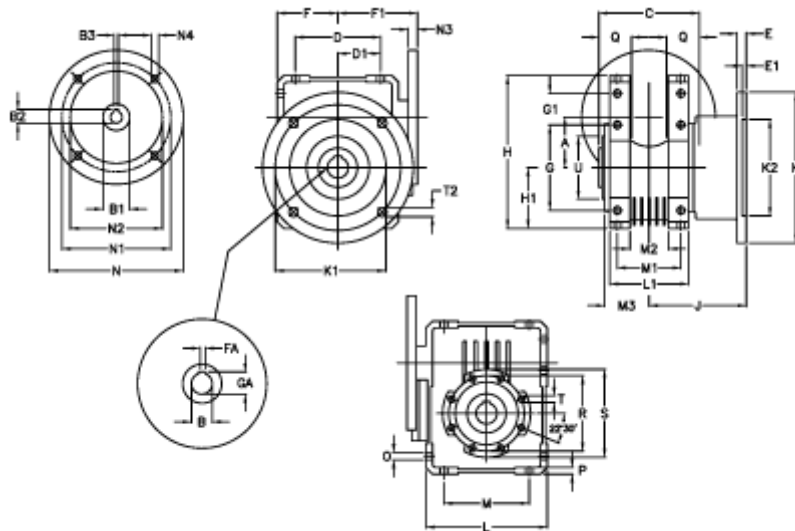

Article number: 392207501543636

Description: Worm Gear with Torque Limiter
W75 L2-UF-15-P90B14

Measures

A = 75.00	E = 12	H = 220.5	M = 126	N4 = 8,5	U = 90
B = 30	E1 = 5	H1 = 87.0	M1 = 82	O = 10.5	
B1 E7 = 24	F = 87	J = 111.0	M2 = 44	P = 9	
B2 = 27.3	F1 = 112	K = 200	M3 = 59	Q = 40	
B3 H9 = 8	FA = 8	K1 = 165	N = 140	R = 110	
C = 127	G = 126	K2 = 130	N1 = 115	S = 125	
D = 109.5	G1 = 46.5	L = 174	N2 = 95	T = M8x14	
D1 = 46.5	GA = 33.3	L1 = 104	N3 = 7.5	T2 = 12.5	